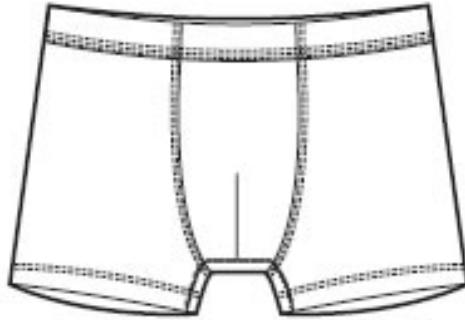

MEASUREMENT SPECS FOR MEN BOXER

1. Measurement Specs

Measurement Point	S	M	L	XL
Waist relaxed	62	62	68	71
Front rise(inc. waistband)	20	20	21	21
Back rise(inc. waistband)	22	24	26	28
Side length excl w.b	20	21	22	23
W.b. height	4	4	4	4
Crotch	10	10	10.5	10.5
Inside leg	4	5	6	7

C. Discharge Printing

Mainly printed on the dark colour fabric, but the appearance is similar the water based printing, please see examples below:

D. Flocking

Stereoeffect, please see examples below: